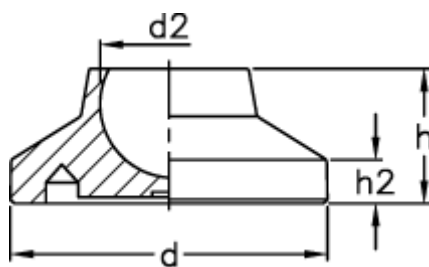

# Data Sheet

Article number: 2310340123

Description: E+G Base without no-slip disc  
LS.A-32-8,5

## Measures

---

D	= 32
d2	= 8.5
h	= 15
h2	= 5
Max load (N)	= 7000